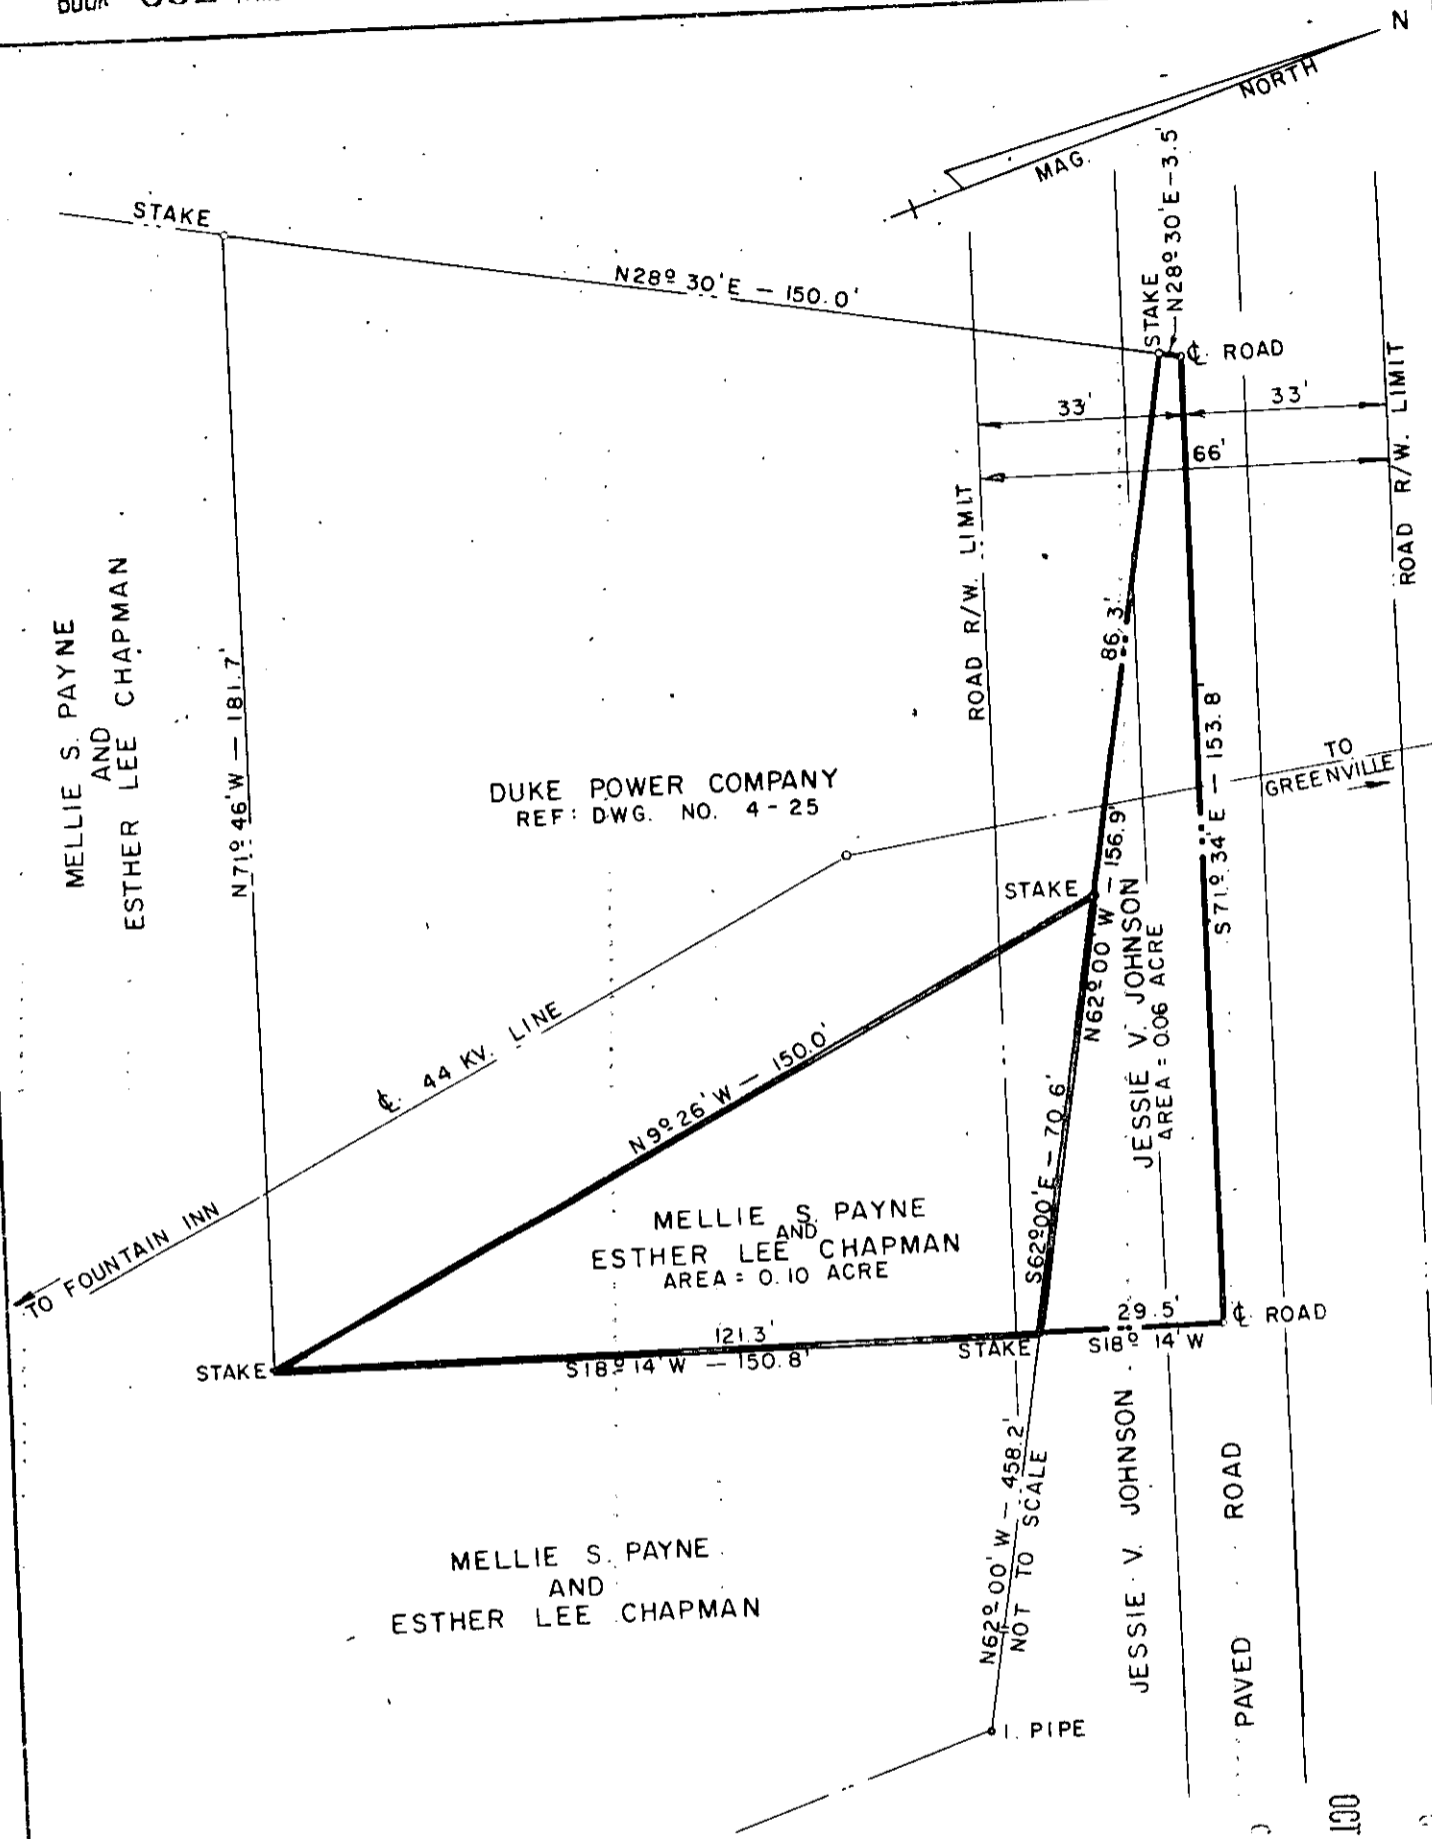

Mail Duke Power Co. Picture # 109  
Charlotte, N.C.

OCT 28 1960 11:37

BOOK 031 PAGE 498

DUKE POWER COMPANY  
 ADDITION TO  
 EAST GANTT RETAIL SUBSTATION LOT  
 ACQUIRED FROM  
 MELLIE S. PAYNE & ESTHER LEE CHAPMAN  
 AND  
 JESSIE V. JOHNSON  
 CONESTEE, S. C.

OCT 28 9 55 AM 1960

SCALE: 1" = 30'  
 BOOK NO. 246  
 OCTOBER 5, 1960  
 FILE NO. 11-85

Recorded October 28th, 1960 at 9:55 A.M. #11107